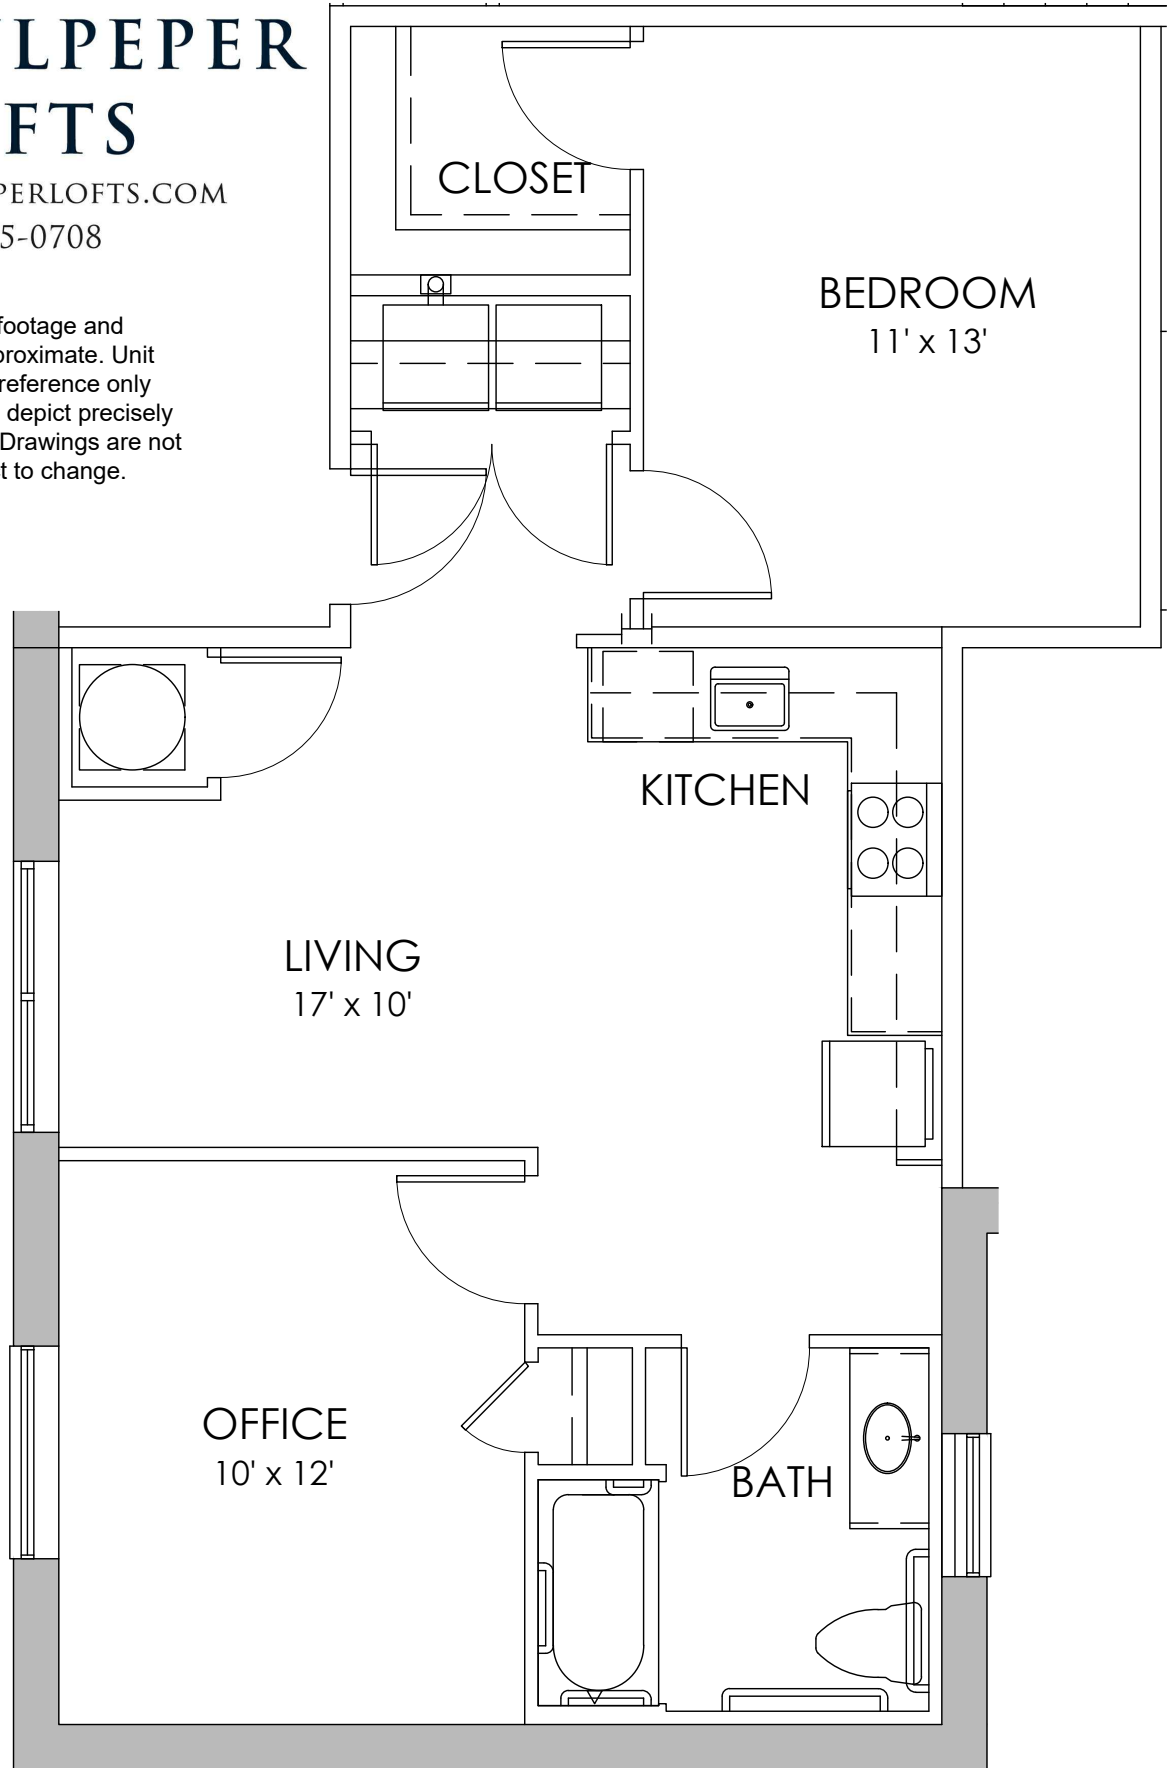

CULPEPER LOFTS

CULPEPERLOFTS.COM

540-445-0708

DISCLAIMER: Square footage and dimensional data is approximate. Unit layouts are for general reference only and are not intended to depict precisely the as-built conditions. Drawings are not to scale and are subject to change.

UNIT: B-101

767 SQ. FT.